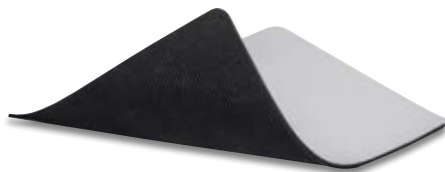

91586

↳ 15 x 15 cm ☑ SU 15 x 15 cm ☑ N

Microfibre cloth suitable for cleaning glasses, glass surfaces or LCD screens. Your advertising can be printed all over the cloth via sublimation.

motive B

20478

↳ 19 x 23 x 0,3 cm ☑ SU 20 x 24 cm ☑ N

This sublimation mousepad with polyester is perfect for full coloured promotion - almost endless advertising space. Print price is for full colour.